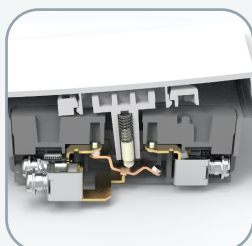

Reverse bridge design, can effectively reduce arcing, and improve the switch with longer service life.