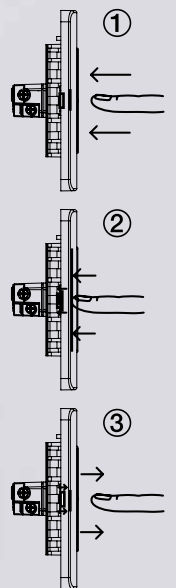

In-standing.

An outstanding person adds value to the work and life of other people, always doing the right thing at the right place, with a just-right degree of visibility.

After all, the art of addition is not about shouting out loud. It's about an in-standing way of being.

ZENcelo, the revolutionary Full-Flat switch for an in-standing interior design.

The Revolutionary Full-Flat Switch

The Full-Flat form factor has redefined many facets in life. Aeroplane seats. TVs. Mobile phones. Electric stoves... And now switches.

Aesthetically pleasing flat switches are in fact available. But only exclusive to luxurious electronic switches and lighting automation systems. The ZENcelo Full-Flat switch has been created for the majority who use electro-mechanical switches. Even on switches you never imagined can be Full-Flat...

With ZENcelo, luxury is no longer defined by price. But by wisdom - and style.

Enabled by a New Physics

Switch designs are limited by many factors, primarily the switch mechanism. The patented "impress" (iso-motion-press) mechanism ensures the switch dolly remains stationary when it is "on" or "off", and at the same time occupying a much smaller footprint. Freedom in design has become a reality.

Enabled by impress.mechanism, ZENcelo makes the future flatter than you ever imagined.