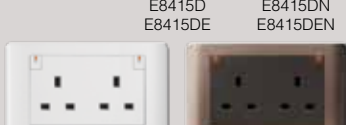

Socket Outlets

Product Number

Product Description

E84426/5*

E8415/5*

E8415/5N*

E84426/10S

E84426/10US

E84426U

E84426U2

E8415/10US

E8415/10USN

E8415U

E8415/10S

E84426

E84T426

E8415

E84T25

E8415N

E84T25N

E8415D

E8415DE

E84T25D

E84T25DE

E8415DN

E8415DEN

E84T25DN

E84T25DEN

E84426/15*

E8415/15*

E8415/15N*

E84426/16CS

E8415/16CS

E8415/16CSN

E84426/16S*

E84T426/16S*

5A 1 Gang 3 Round Pin Socket with Shutter

5A 1 Gang 3 Round Pin Switched Socket with Shutter and Ondicator

5A 1 Gang 3 Round Pin Switched Socket with Shutter and Neon

10A 1 Gang 3 Flat Pin Socket with Shutter

10A 1 Gang 2 Universal Pin + 3 Flat Pin Socket with Shutter

10A 1 Gang Universal Socket

10A 2 Gang Universal Socket

10A 1 Gang Switched 2 Universal Pin +3 Flat Pin Socket with Shutter and Ondicator

10A 1 Gang Switched 2 Universal Pin +3 Flat Pin Socket with Shutter and Neon

10A 1 Gang Switched Universal Socket with Ondicator

10A 1 Gang 3 Flat Pin Switched Socket with Shutter and Ondicator

13A 1 Gang Socket

13A Twin Gang Socket

13A 1 Gang Switched Socket with Ondicator

13A Twin Gang Switched Socket with Ondicator

13A 1 Gang Switched Socket with Neon

13A Twin Gang Switched Socket with Neon

13A 1 Gang Double Pole Switched Socket with Ondicator

13A 1 Gang Double Pole Switched Socket with Ondicator and Dual Earth Terminal

13A Twin Gang Double Pole Switched Socket with Ondicator

13A Twin Gang Double Pole Switched Socket with Ondicator and Dual Earth Terminal

13A 1 Gang Double Pole Switched Socket with Neon

13A 1 Gang Double Pole Switched Socket with Neon and Dual Earth Terminal

13A Twin Gang Double Pole Switched Socket with Neon

13A Twin Gang Double Pole Switched Socket with Neon and Dual Earth Terminal

15A 1 Gang 3 Round Pin Socket with Shutter

15A 1 Gang 3 Round Pin Switched Socket with Shutter and Ondicator

15A 1 Gang 3 Round Pin Switched Socket with Shutter and Neon

16A 1 Gang Socket with Shutter

16A 1 Gang Switched Socket with Shutter and Ondicator

16A 1 Gang Switched Socket with Shutter and Neon

16A 250V 1 Gang Schuko Socket

16A 250V Twin Gang Schuko Socket

Colour Availability WE = White
SZ = Silver Bronze
SW = Silver White
SA = Silver Satin