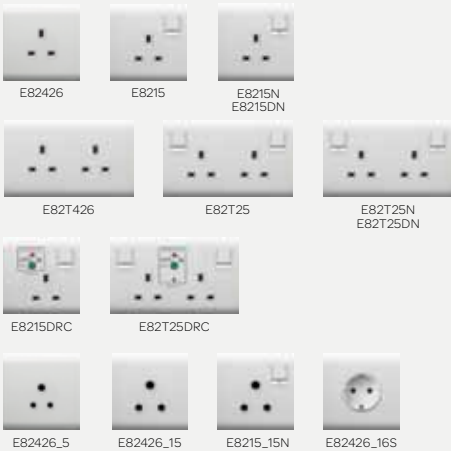

Double Pole Switches

E8231D20N	20A 250V 1 Gang Double Pole Switch with Neon
E8232D20N	20A 250V 2 Gang Double Pole Switch with Neon
E8231D20N_2	20A 250V 1 Gang 2 Way Double Pole Switch with Neon
E8231D32N	32A 250V 1 Gang Double Pole Switch with Neon
E8231D45N	45A 250V 1 Gang Double Pole Switch with Neon

Momentary Switches

E8231PRL1F	10A 250V 1 Gang Momentary Switch with Fluorescent Locator
E8232PRL1F	10A 250V 2 Gang Momentary Switch with Fluorescent Locator
E8233PRL1F	10A 250V 3 Gang Momentary Switch with Fluorescent Locator

Panic Button

E8231KPB	Panic Button with Key Reset
----------	-----------------------------

Socket Outlets

E82426_5	5A 250V 1 Gang 3 Round Pin Socket
E8215_5N	5A 250V 1 Gang 3 Round Pin Switched Socket with Neon
E8215_5N_RD	5A 250V 1 Gang 3 Round Pin Switched Socket with Neon, Full Red
E82426	13A 250V 1 Gang Socket
E8215	13A 250V 1 Gang Switched Socket
E8215N	13A 250V 1 Gang Switched Socket with Neon
E8215N_RD	13A 250V 1 Gang Switched Socket with Neon, Full Red
E82T426	13A 250V Twin Gang Socket
E82T25	13A 250V Twin Gang Switched Socket
E82T25N	13A 250V Twin Gang Switched Socket with Neon
E8215DN	13A 250V 1 Gang Double Pole Switched Socket with Neon and Dual Earth Terminal
E82T25DN	13A 250V Twin Gang Double Pole Switched Socket with Neon and Dual Earth Terminal
E8215DRC	13A 250V 1 Gang Double Pole Switched RCD Socket
E82T25DRC	13A 250V Twin Gang Double Pole Switched RCD Socket
E82426_15	15A 250V 1 Gang 3 Round Pin Socket
E8215_15	15A 250V 1 Gang 3 Round Pin Switched Socket
E8215_15N	15A 250V 1 Gang 3 Round Pin Switched Socket with Neon
E8215_15N_RD	15A 250V 1 Gang 3 Round Pin Switched Socket with Neon, Full Red
E82426_16S	16A 250V 1 Gang Schuko Socket