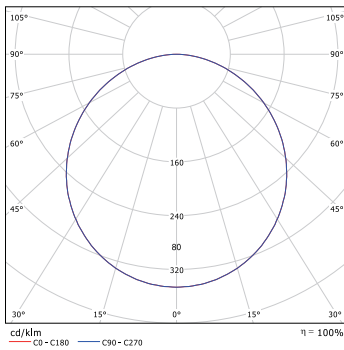

Photometric Data

110° (6W/12W/18W/24W)

OPPLE SHANGHAI OFFICE
1999 Zhangheng Road, Building 3
Shanghai 201203 China

T +86 21 3855 0000
E intersales@opple.com

OPPLE.COM