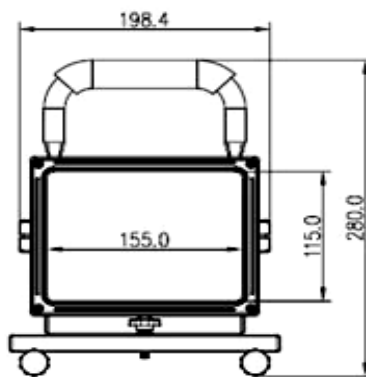

"NE" FL-020-D2-NW-1 20W
RECHARGABLE LED FLOODLIGHT
FITTING WITH CHARGES (C/DL) (IP65)

Dimensions (Unit: mm/inch)

20W Rechargeable LED Flood Light

Model No.	CCT	LED Type	Lumen (lm)(±10%)	CRI	Beam Angle	Power (W)(±10%)	Voltage (V)	PF	Weight (kg)
FL-020-D2-W-01	5500-7000K	LED Type							
FL-020-D2-NW-01	4000-4500K	COB		1640 >70	100°	20	100-240V AC	≥0.9	2.2
FL-020-D2-WW-01	2700-3200K			1595			50/60Hz		
Related Products				1468					

The 20W rechargeable LED flood light is installed with die-cast aluminum alloy light body and toughened glass cover, which are conducive to the good durability and optimal heat dissipation performance of the product. Conforming to IP65 protection level, our high power LED flood light is capable of saving 60% energy for the users, compared with the traditional LED lighting fixture. Taking 1 piece of integrated high power COB LED as the light source, the service life of the 20W rechargeable LED flood light is up to 50,000 hours. This outdoor LED light is RoHS and CE compliant

Input voltage	50/60Hz
Max. current	2A
Charging time	5 hours
Working time	3 hours
LED type	LED
LED quantity	1pc
Power	20W
Housing color	Yellow
temperature	-20-50°C
Net weight	2.2kg
Gross weight	2.4kg
White box size	232×206×230mm
Package size	419.5X467MM
Total weight	19.82kg