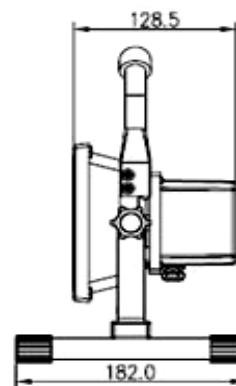

"NE" FL-020-D2-NW-1 20W
RECHARGABLE LED FLOODLIGHT
FITTING WITH CHARGES (C/DL) (IP65)

Dimensions (Unit: mm/inch)

20W Rechargeable LED Flood Light

Model No.	CCT	LED Type	Lumen (lm)(±10%)	CRI	Beam Angle	Power (W)(±10%)	Voltage (V)	PF	Weight (kg)
FL-020-D2-W-01	5500-7000K	LED Type							
FL-020-D2-NW-01	4000-4500K	COB		1640 >70	100°	20	100-240V AC	≥0.9	2.2
FL-020-D2-WW-01	2700-3200K			1595			50/60Hz		
Related Products				1468					

The 20W rechargeable LED flood light is installed with die-cast aluminum alloy light body and toughened glass cover, which are conducive to the good durability and optimal heat dissipation performance of the product. Conforming to IP65 protection level, our high power LED flood light is capable of saving 60% energy for the users, compared with the traditional LED lighting fixture. Taking 1 piece of integrated high power COB LED as the light source, the service life of the 20W rechargeable LED flood light is up to 50,000 hours. This outdoor LED light is RoHS and CE compliant

Input voltage	50/60Hz
Max. current	2A
Charging time	5 hours
Working time	3 hours
LED type	LED
LED quantity	1pc
Power	20W
Housing color	Yellow
temperature	-20-50°C
Net weight	2.2kg
Gross weight	2.4kg
White box size	232×206×230mm
Package size	419.5X467MM
Total weight	19.82kg