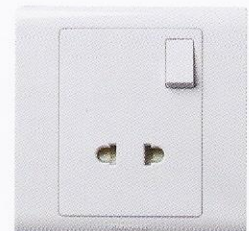

R8155WHI
1 Gang 16A Switched
2-Pin Universal Socket