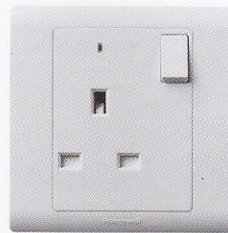

R2657WHI
1 Gang 13A SP Switched Socket
Outlet with Neon