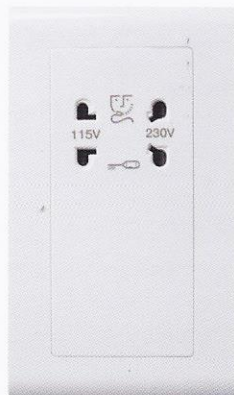

R702WHI
Shaver Supply Unit, Dual Voltage (240Vac Input, 115/230Vac Output)