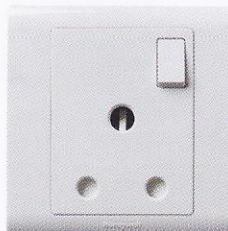

R2893WHI
1 Gang 15A SP Switched
Socket Outlet