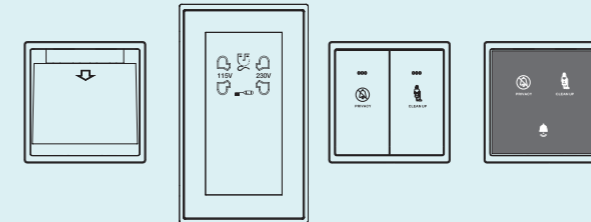

Hotel Range

List No.	Description
P63324	Key Card Switch with 30 Seconds Time Delay (16A, 220-240V)
P63610	Shaver Supply Unit (Dual Voltage 115/230V Output, 240V Input)
P63921DND	2 Gang 2 Way 16AX Switch with Do Not Disturb/ Make Up Room Symbols
P63981DND	1 Gang 1 Way 4A Bell Switch with Do Not Disturb / Make Up Room Indicators