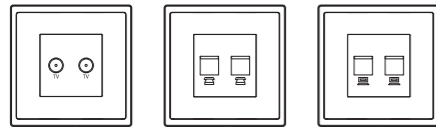

Double Data / TV Outlets

List No.	Description
P63522	Double Female TV Socket Outlet (Non-Isolated)
P63527	Double RJ11 Telephone Socket Outlet (4 Wire)
P63555	Double RJ45 (Cat5e) Data Socket Outlet
P63556	Double RJ45 (Cat6) Data Socket Outlet