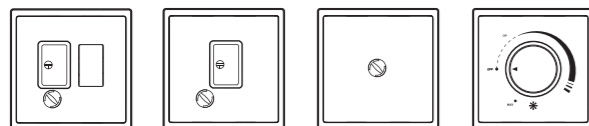

Accessories

Connection Units and Rotary Dimmer

List No.	Description
P63070	1 Gang 13A Switched Fused Connection Unit with Front Flex Outlet
P63091	1 Gang 13A Unswitched Fused Connection Unit with Front Flex Outlet

Connection Units and Rotary Dimmer

List No.	Description
P63090	1 Gang 25A Front Flex Outlet
P63535	1 Gang 630W Rotary Dimmer with On/Off Switch (220-240V, Non EMC Compliance)