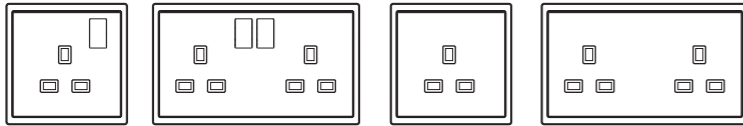

Product Selector

Available in 3 Colours (WHI/ GLA/ SLT)

Socket Outlets

Switched Socket Outlets

List No.	Description
P63757	1 Gang 13A Switched Socket Outlet
P63747	2 Gang 13A Switched Socket Outlet

Unswitched Socket Outlets

List No.	Description
P63780	1 Gang 13A Unswitched Socket Outlet
P63781	2 Gang 13A Unswitched Socket Outlet