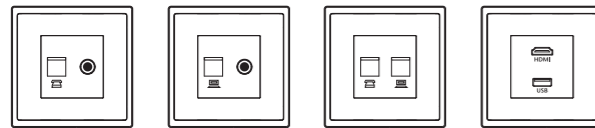

Combination Outlets

List No.	Description
P63561	Single Female TV Socket Outlet (Non-Isolated) and RJ11 Telephone Socket Outlet (4 Wire)
P63562	Single Female TV Socket Outlet (Non-Isolated) and RJ45 (Cat5e) Data Socket Outlet
P63563	RJ11 Telephone Socket Outlet (4 Wire) and RJ45 (Cat5e) Data Socket Outlet
P63570	HDMI and USB Socket Outlet