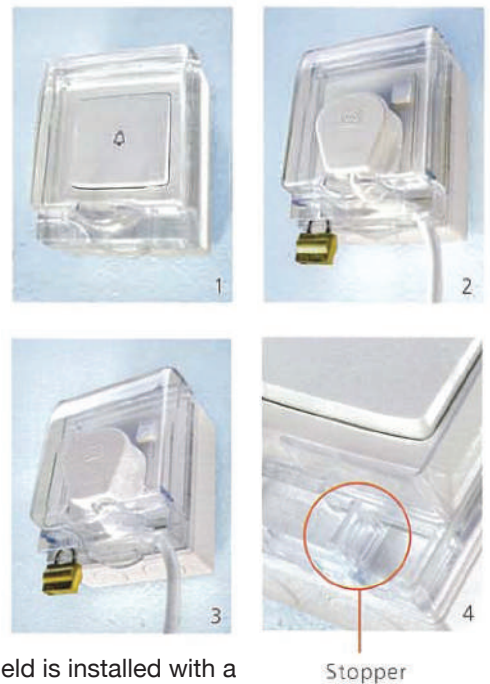

Guardian Weathershield IP55

Wiring Devices • Ingress Protected

Guardian Weathershield IP55

Wiring Devices | Ingress Protected

This attractive & unique MK Guardian Weathershield is designed for use in either outdoors or indoors, and now also available in 2 Gang size. Engineered to supply electricity in potentially dangerous areas heavily exposed to dust and splashing such as the balcony, garden, workshop, industrial compound, farm, swimming pool or even the seaside.

IP55 Protection

MK Guardian Weathershield is rated IP55, with each number in an IP (Ingress Protection) rating indicating the resistance to invasion by dust and water.

First digit defines Dust Protection – Dustproof protection from dust, sawdust and other small particles.

Second digit defines Water Protection – Waterproof protection from strong Jets of water from any direction.

Innovative Features and Benefits

- 1 • IP55 rated for dust and water protection.
 - 1 Gang Guardian Weathershield can be installed either with Switches or Socket Outlets of 86mm x 86mm size.
 - The new 2 Gang version can be installed with 2 Gang socket outlets or other accessories of 146mm x 86mm size.
 - Tested and comply with BS EN 60529/ IEC 60529.
- 2 • Transparent cover allows visibility to the installed product's switching position (i.e. ON/OFF).
 - Able to shield and provide safe connection for any appliance without any need for costly special designed plugs.
 - When 1 Gang Guardian Weathershield is mounted with its designated surface box (GWS/1/B), IP55 protection for surface mounting is achieved.
- 3 • Built-in padlock hole provides secured padlocking and prevent tampering with the power supply.
 - The proper sitting of the plug cable prevents water penetration thus achieving IP55.
- 4 • A stopper is used to prevent water penetration if the Guardian Weathershield is installed with a switch thus achieving IP55.
 - Made with highly durable and UV stabilized material to ensure safety and reliability.