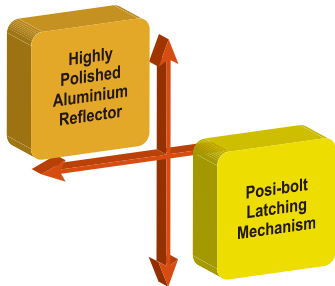

Louvre

Surface Ceiling Type All types of Ceiling & Concretes

Dimension of Fittings

Model	Wattage (Tubes)	Length	Profile
GMF 2222/SU	2 x 18W	615mm	
GMF 3222/SU	3 x 18W	615mm	
GMF 4222/SU	4 x 18W	615mm	
GMF 2424/SU	2 x 36W	1225mm	
GMF 3424/SU	3 x 36W	1225mm	
GMF 4424/SU	4 x 36W	1225mm	
GMF 2212/SU	2 x 18W	615mm	
GMF 2414/SU	2 x 36W	1225mm	
GMF 1202/SU	1 x 18W	615mm	
GMF 1404/SU	1 x 36W	1225mm	

As Mounted on Concrete Ceilings

As Mounted on Plaster or Wooden Ceilings

Plaster or Wooden Ceiling Recessed Ceiling Type

Dimension of Fittings

Model	Wattage (Tubes)	Length L1	Length L2	Profile
GMF 2222/RE	2 x 18W	620mm	650mm	
GMF 3222/RE	3 x 18W	620mm	650mm	
GMF 4222/RE	4 x 18W	620mm	650mm	
GMF 2424/RE	2 x 36W	1225mm	1258mm	
GMF 3424/RE	3 x 36W	1225mm	1258mm	
GMF 4424/RE	4 x 36W	1225mm	1258mm	
GMF 2212/RE	2 x 18W	620mm	650mm	
GMF 2414/RE	2 x 36W	1225mm	1258mm	
GMF1202/RE	1 x 18W	620mm	650mm	
GMF 1404/RE	1 x 36W	1225mm	1258mm	