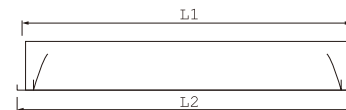

Louvre

Surface Ceiling Type All types of Ceiling & Concretes

Dimension of Fittings

Model	Wattage (Tubes)	Length	Profile
GMF 2222/SU	2 x 18W	615mm	
GMF 3222/SU	3 x 18W	615mm	
GMF 4222/SU	4 x 18W	615mm	
GMF 2424/SU	2 x 36W	1225mm	
GMF 3424/SU	3 x 36W	1225mm	
GMF 4424/SU	4 x 36W	1225mm	
GMF 2212/SU	2 x 18W	615mm	
GMF 2414/SU	2 x 36W	1225mm	
GMF 1202/SU	1 x 18W	615mm	
GMF 1404/SU	1 x 36W	1225mm	

As Mounted on Concrete Ceilings

As Mounted on Plaster or Wooden Ceilings

Plaster or Wooden Ceiling Recessed Ceiling Type

Dimension of Fittings

Model	Wattage (Tubes)	Length L1	Length L2	Profile
GMF 2222/RE	2 x 18W	620mm	650mm	
GMF 3222/RE	3 x 18W	620mm	650mm	
GMF 4222/RE	4 x 18W	620mm	650mm	
GMF 2424/RE	2 x 36W	1225mm	1258mm	
GMF 3424/RE	3 x 36W	1225mm	1258mm	
GMF 4424/RE	4 x 36W	1225mm	1258mm	
GMF 2212/RE	2 x 18W	620mm	650mm	
GMF 2414/RE	2 x 36W	1225mm	1258mm	
GMF1202/RE	1 x 18W	620mm	650mm	
GMF 1404/RE	1 x 36W	1225mm	1258mm	