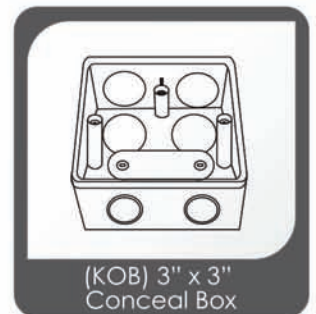

Small Complete...  
but Complete...

Circular Protector Cover

Code	Size(mm)	Packing
CPC01	20-25	2000pcs
LC01	20-25	3000pcs

Dome Cover (clip)

Code	Size(mm)	Packing
DC01	20	500pcs
DC02	25	500pcs

Blank Plate

Code	Size(mm)	Packing
BP01	3" x 3"	500pcs

3" x 3" Surface Nut Box

Code	Size(mm)	Packing
NB01	3" x 3"	500pcs

3" x 6" Surface Nut Box

Code	Size	Packing
NB02	3" x 6"	250pcs

3" x 7" Surface Nut Box

Code	Size	Packing
NB03	3" x 7"	250pcs

3" x 10" Surface Nut Box

Code	Size	Packing
NB04	3" x 10"	100pcs

(KOB) 3" x 3" Conceal Box

Code	Size	Packing
KOB01	3" x 3"	500pcs
Joint	3" x 3"	960pcs

(KOB) 3" x 6" Conceal Box

Code	Size	Packing
KOB02	3" x 6"	250pcs

(KOB) 3" x 7" Conceal Box