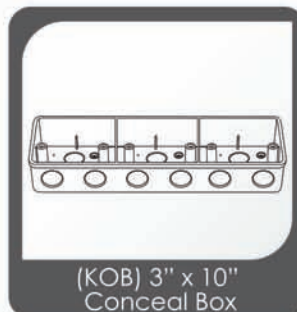

3" x 3" Surface Nut Box

Code	Size(mm)	Packing
NB01	3" x 3"	500pcs

3" x 6" Surface Nut Box

Code	Size	Packing
NB02	3" x 6"	250pcs

3" x 7" Surface Nut Box

Code	Size	Packing
NB03	3" x 7"	250pcs

3" x 10" Surface Nut Box

Code	Size	Packing
NB04	3" x 10"	100pcs

(KOB) 3" x 3" Conceal Box

Code	Size	Packing
KOB01	3" x 3"	500pcs
Joint	3" x 3"	960pcs

(KOB) 3" x 6" Conceal Box

Code	Size	Packing
KOB02	3" x 6"	250pcs

(KOB) 3" x 7" Conceal Box

Code	Size	Packing
KOB03	3" x 7"	250pcs

(KOB) 3" x 10" Conceal Box

Code	Size	Packing
KOB04	3" x 10"	200pcs

Twist Wirepuller

Code	Size	Packing
TWP01	15M	20pcs
TWP02	30M	20pcs

Wirepuller

Code	Size	Packing
WP01	15M	10pcs
WP02	30M	10pcs