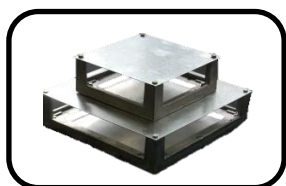

CPR Cahrt

Danger / No Admittance Plate

Weatherproof Enclosure Box

Consumer Box

Telephone Junction Box

Neutral Link

Terminal Block

Metal Panel

Cut Out Unit

Fuse Base & Carrier

Fuse Link

Cut Out Fuse

KWH Meter

Neoprene Flat Ring Gasket

*Nylon Cable Tie*

*Stainless Steel Cable Tie*