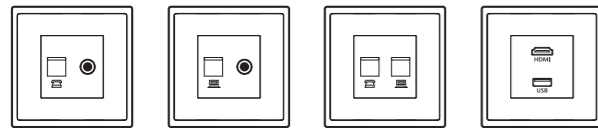

Combination Outlets

List No.	Description
P63561	Single Female TV Socket Outlet (Non-Isolated) and RJ11 Telephone Socket Outlet (4 Wire)
P63562	Single Female TV Socket Outlet (Non-Isolated) and RJ45 (Cat5e) Data Socket Outlet
P63563	RJ11 Telephone Socket Outlet (4 Wire) and RJ45 (Cat5e) Data Socket Outlet
P63570	HDMI and USB Socket Outlet