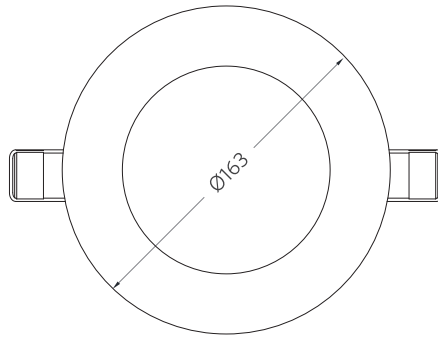

Dimensional Drawing

6W

12W