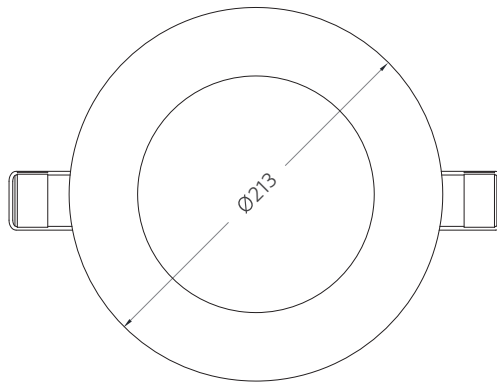

Dimensional Drawing

6W

12W