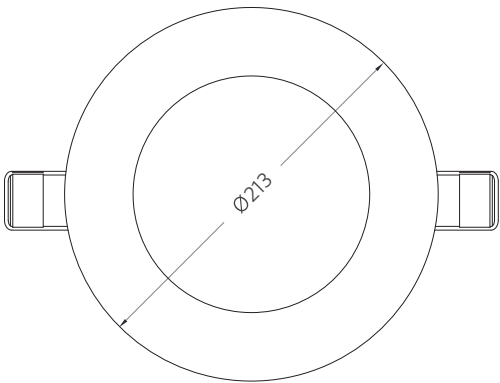

Dimensional Drawing

6W

12W