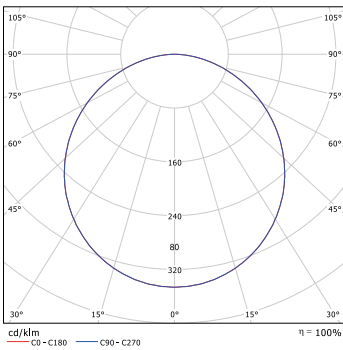

Dimensional Drawing

6W

12W

18W

24W

6W

12W

18W

cutout

150X150
12W

cutout

200X200
18W

cutout

200X200
24W

Photometric Data

110° (6W/12W/18W/24W)